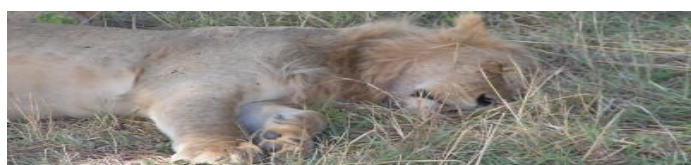

## SOPA SERENGETI 6-NIGHT DRIVING SAFARI

In addition to abundant game to view in the renowned Serengeti National Park and Ngorongoro Crater, the Sopa Serengeti Safari includes a visit to the Tarangire National Park. A superb introduction to Tanzania safari.